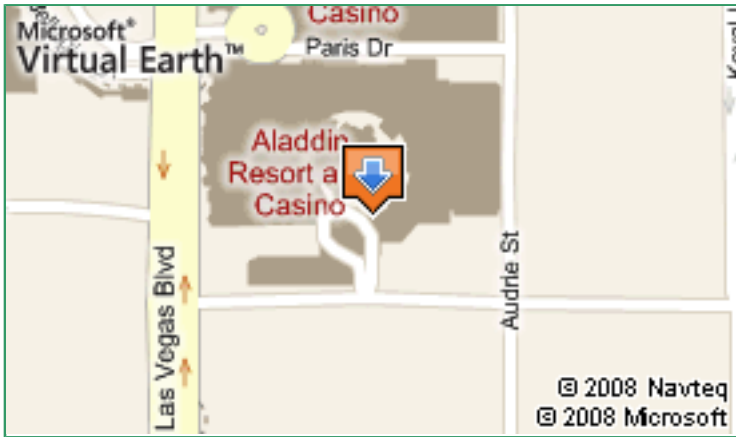

ClothingStores

Contact Information

Bebe Sports Desert Passage

Address: 3663 Las Vegas Blvd S Ste 900, Las Vegas, NV 89109

Phone: 702-733-8999

Website: www.usclothingstores.info/bebe-sports-desert-passage/114758/

E-Mail: N/A

Map

Business Hours

N/A

Forms Of Payment

N/A