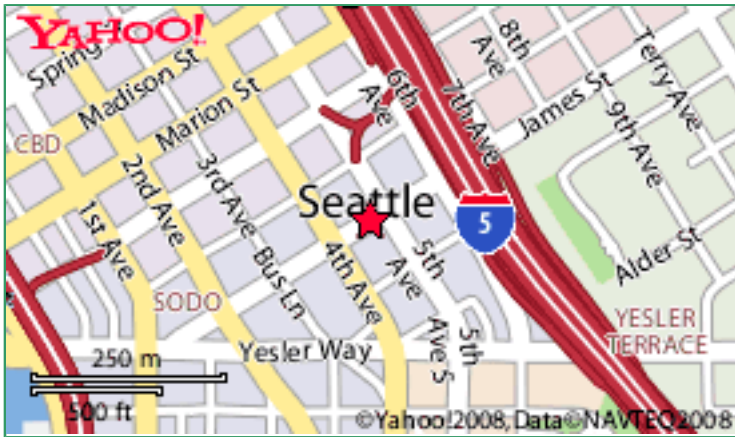

ClothingStores

Contact Information

Lucy Activewear

Address: 2592 NE Univ Village Mall, Seattle, WA 98105

Phone: 206-522-8008

Website: www.usclothingstores.info/lucy-activewear/1048/

E-Mail: N/A

Map